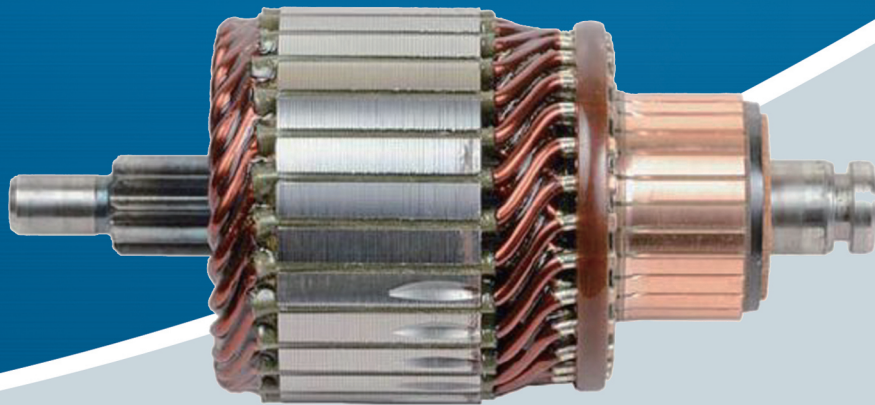

上海龙御汽车电器有限公司
SL AUTO ELECTRIC CO.,LTD

2020

ARMATURE

MITSUBISHI.....	2-4
FORD.....	5-6
BOSCH.....	7-13
DELCO.....	14-15
VALEO.....	16
MARELLI.....	17
LUCAS.....	18
HITACHI.....	19
DENSO.....	20

SL-MT-AR1001 12V,2.0-2.7KW	
	WAI: 61-8303
	OREM: IM3041
	CARGO: 132486
	LESTER:
	REPLACING:
	SERVICING: M2T25981, M2T54172, M2T54271, M2T54371, M2T54372, M2T54572, M2T55971, M2T56071, M2T56171, M2T56181, M2T56182, M2T56271, M2T56272, M2T56471, M2T56472, M2T56971, M2T57271, M2T61071,